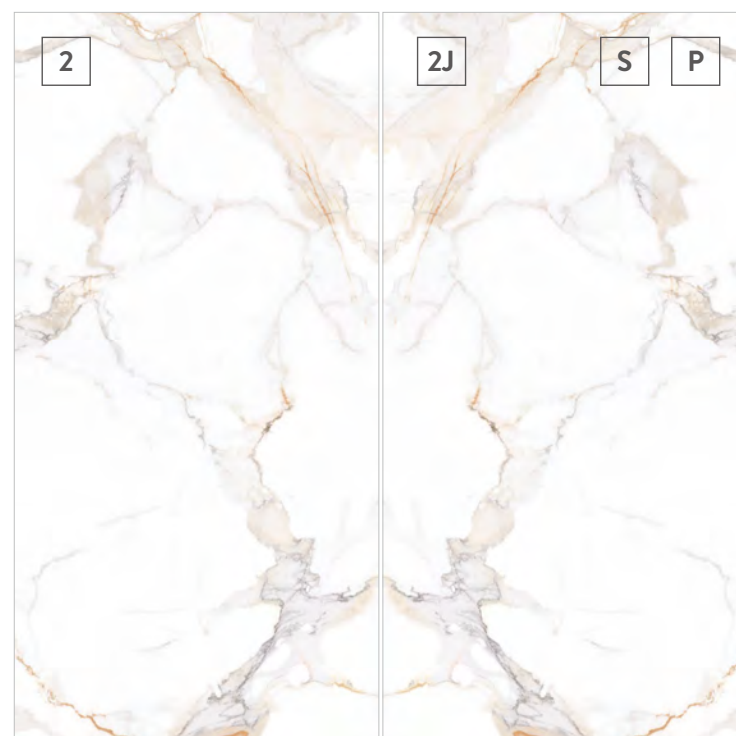

Arabescato Golden

HR3216136FL 1600x3200x12

Pulpis Grey

HR3216063FL 1600x3200x12

Carrara

HR3216003FL 1600x3200x12

Calacatta Golden

HR3216096FL 1600x3200x12