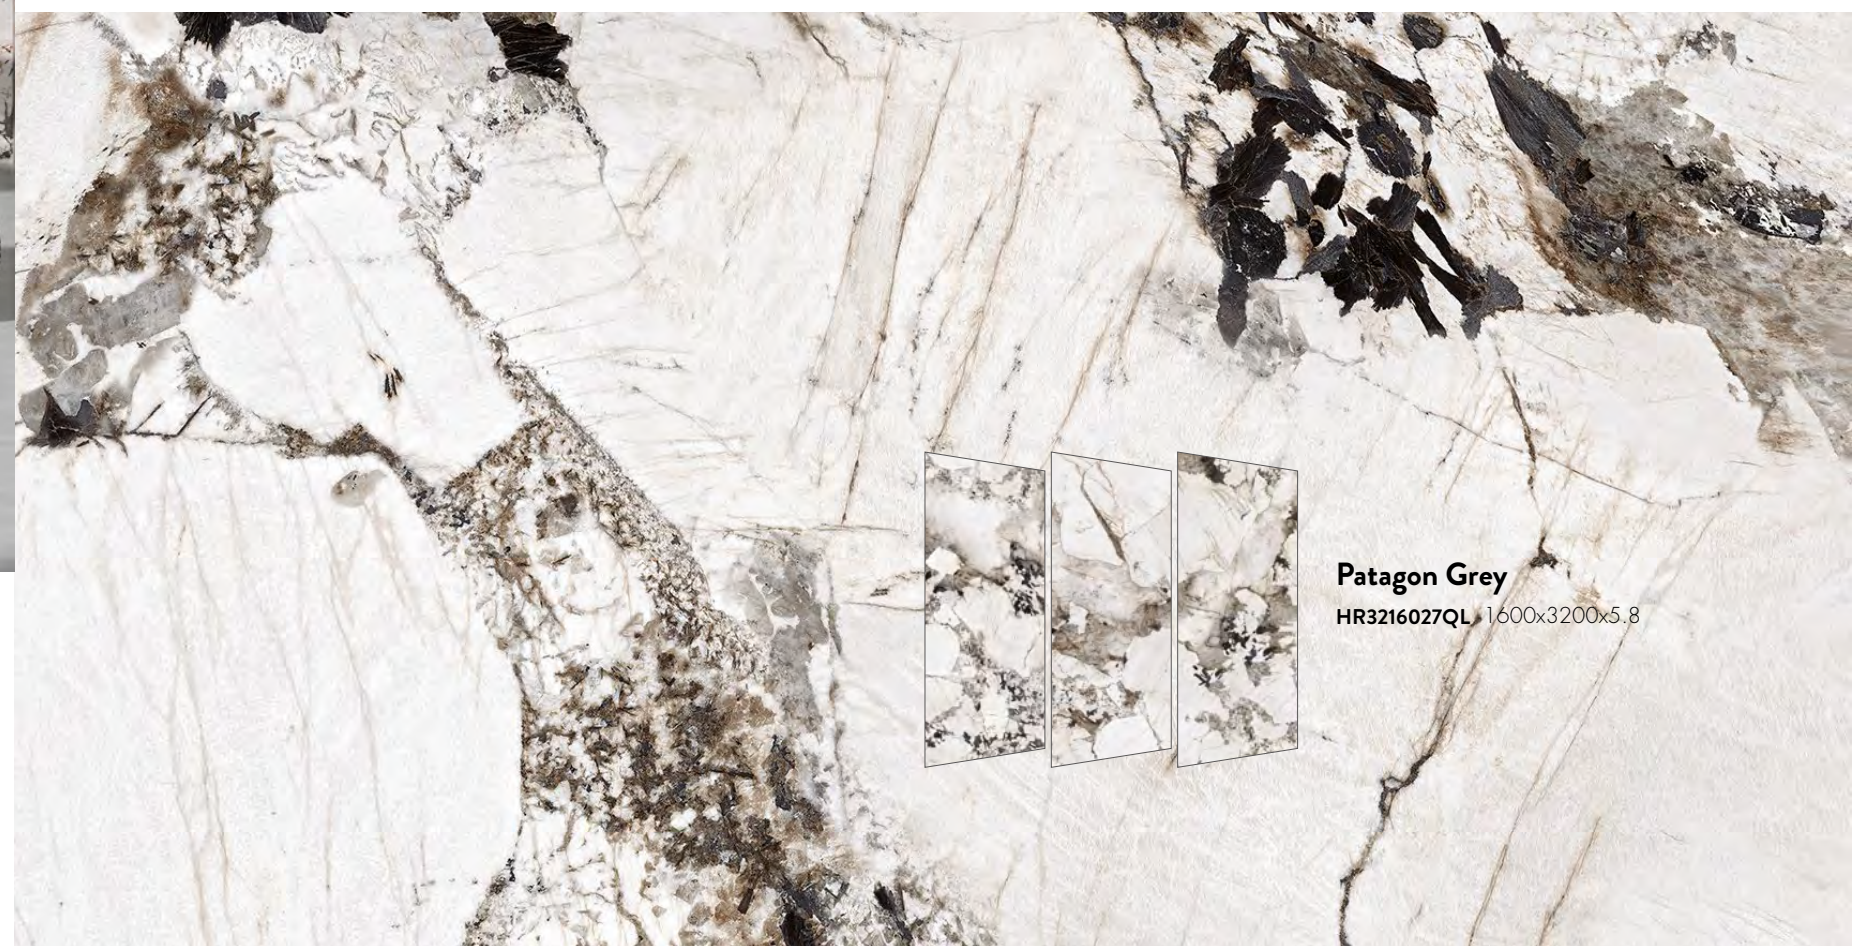

Patagon Grey
HR3216027QL 1600x3200x5.8