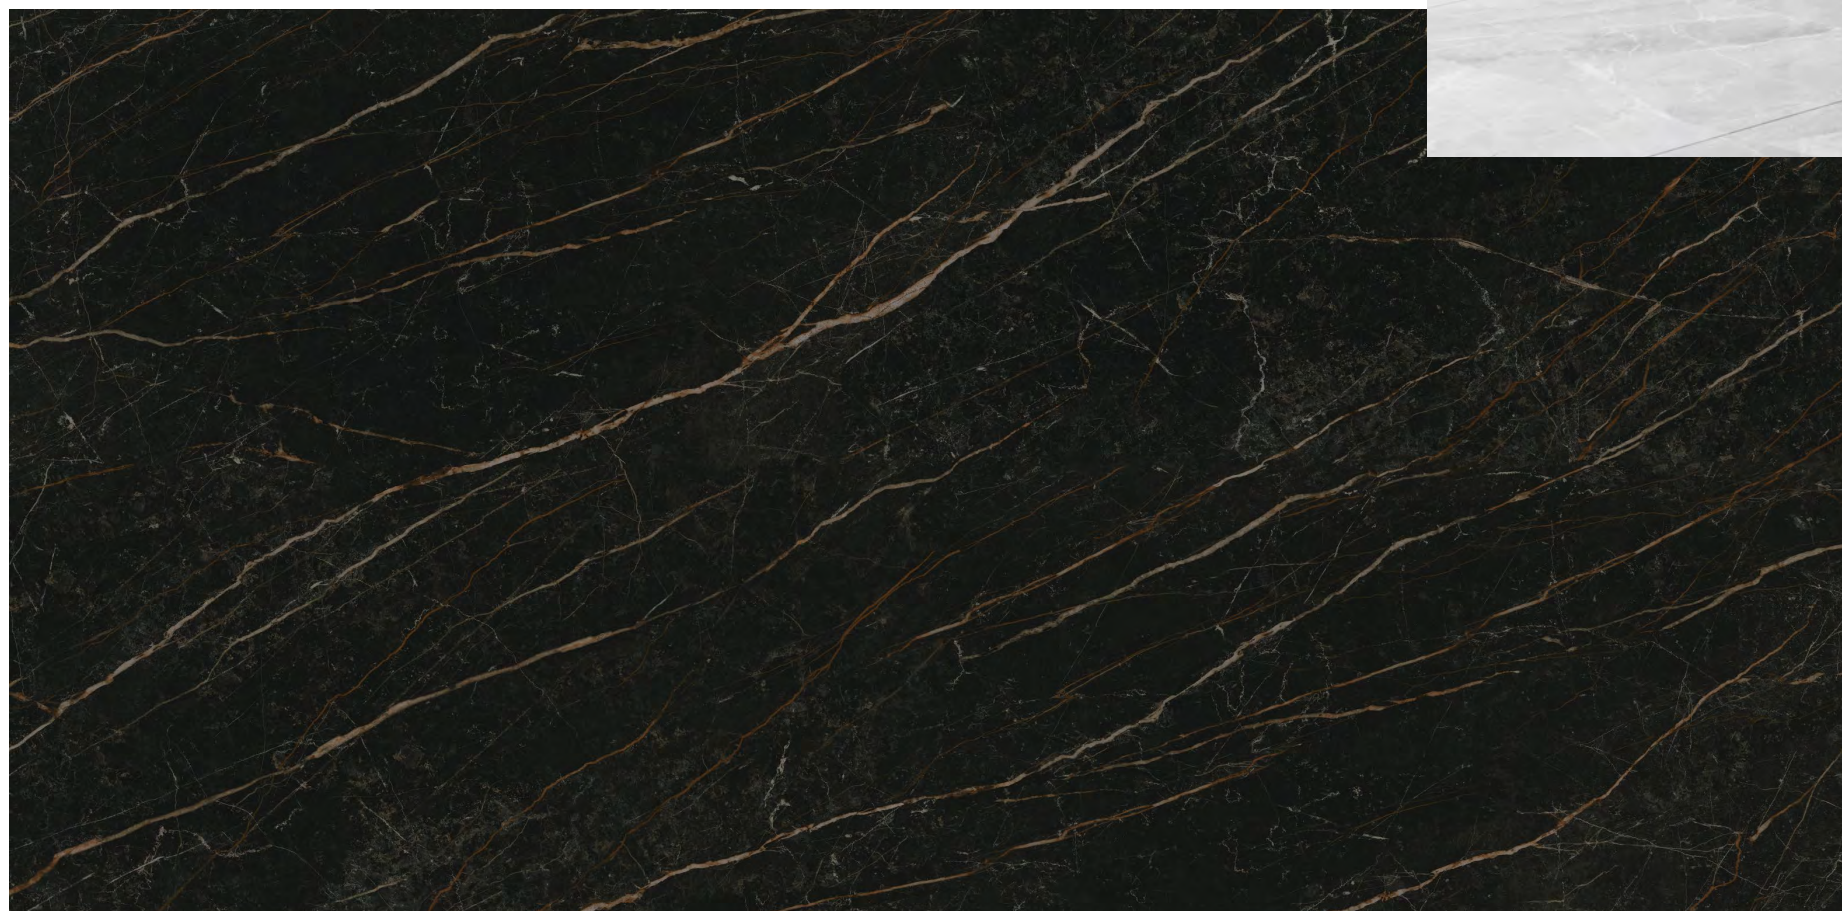

MARBLE

PORCELAIN SLAB

KITCHEN
COUNTERTOPS