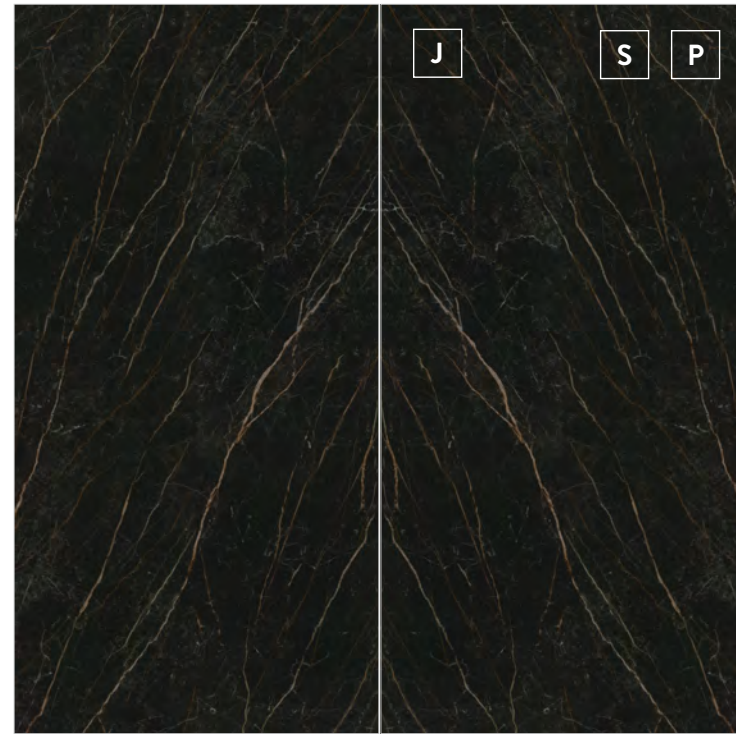

Laurent Golden

HR3216097FL 1600x3200x12/5.8