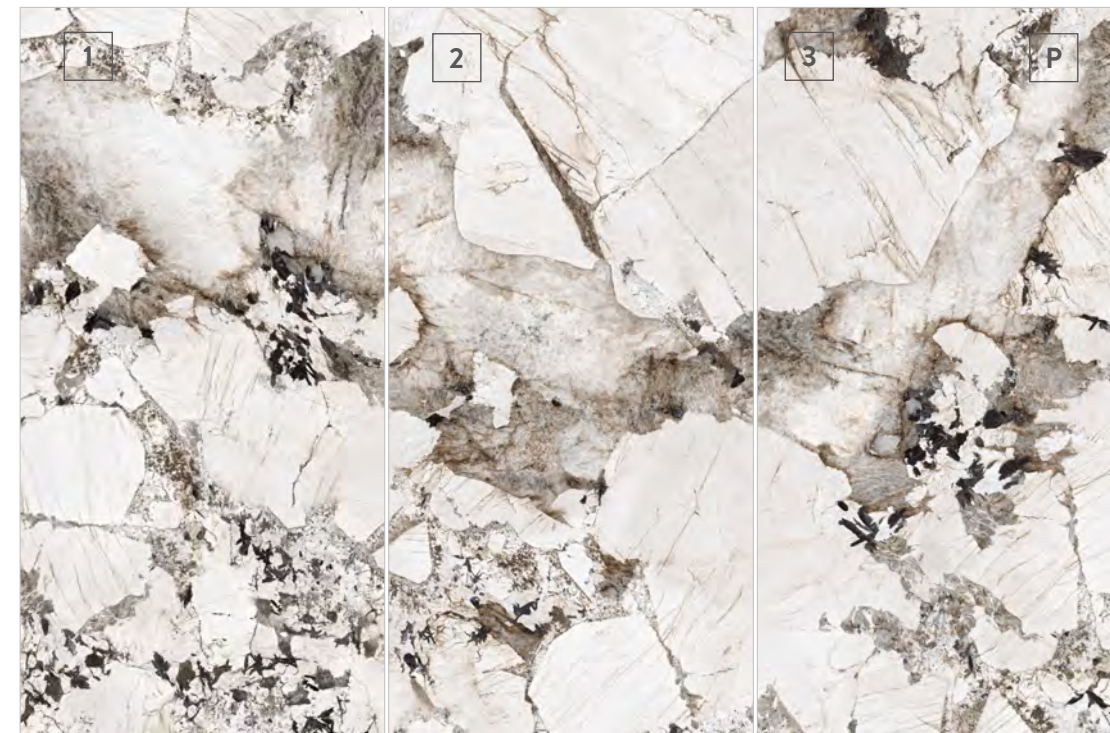

Calacatta Luxury

HR3216016FL 1600x3200x12/5.8

Patagon Grey

HR3216027QL 1600x3200x5.8

MARBLE

064

SS P S N 12mm 6mm 5.8mm 4

PORCELAIN SLAB