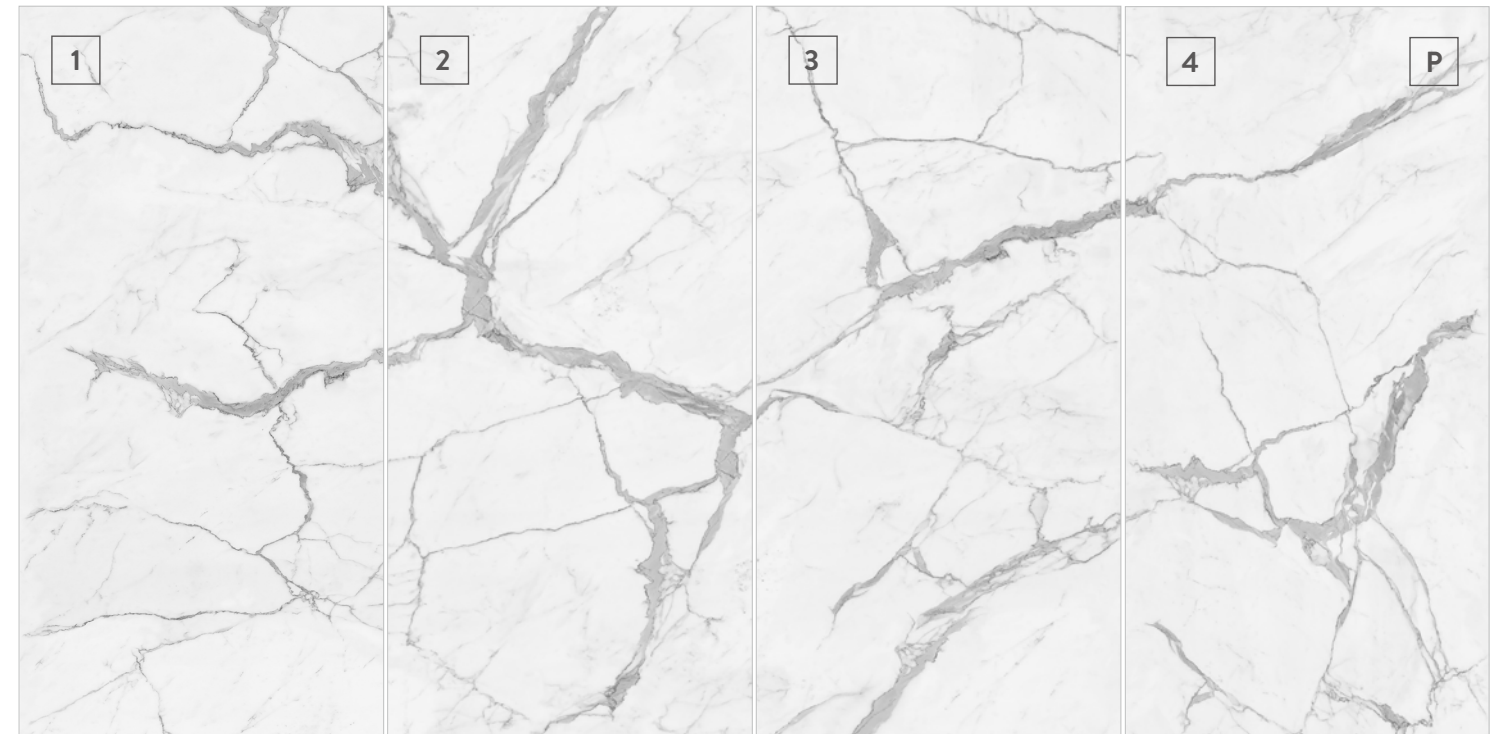

HR3216021FG 1600x3200x12/5.8

LANDFORM RANGE

SS P S N 12mm 9mm 5.8mm 6mm 4

070

PORCELAIN SLAB

Arabescato

HA2412630Q 1200x2400x6

Statuario