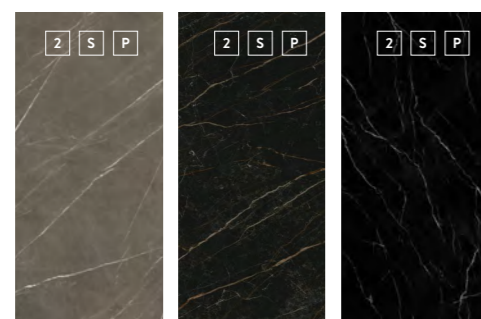

HR272066QH Statuario   HR272067QL Royal Calacatta   HR272068QL Katar Ash