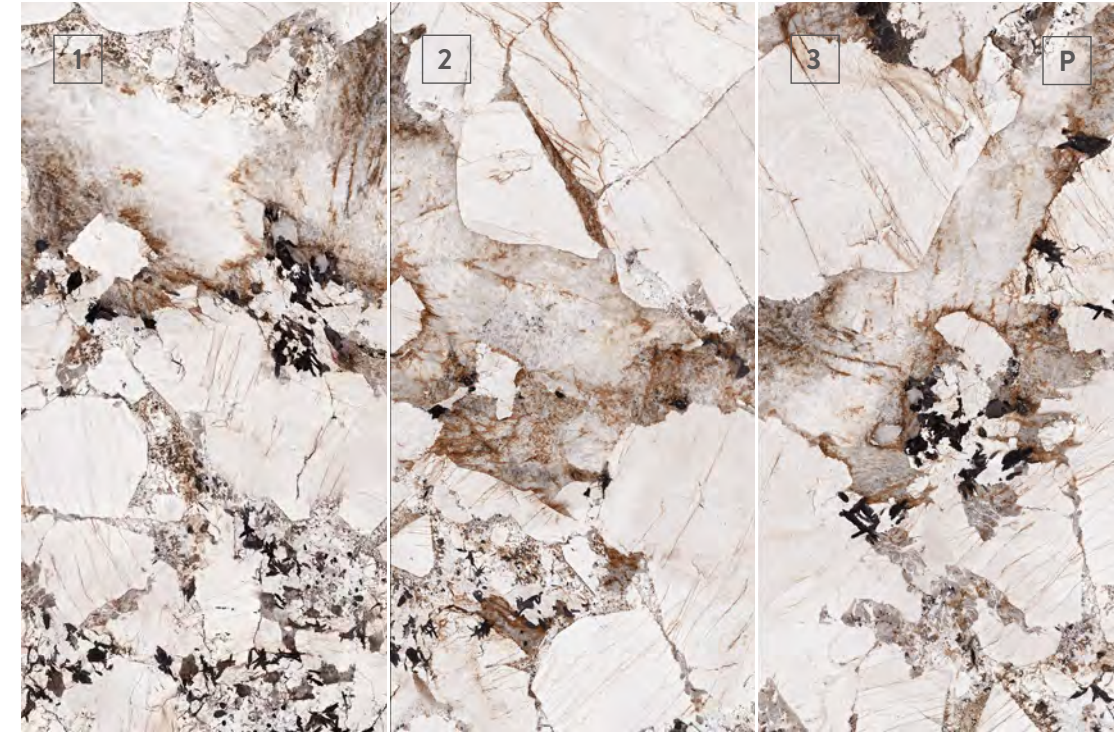

RANGE

1200x
2400
48"x96"

Armani Grey

HA2412338 1200x2400x6/9

Patagon Grey

HA2412327 1200x2400x9

Angola Grey

HA2412637Q 1200x2400x6