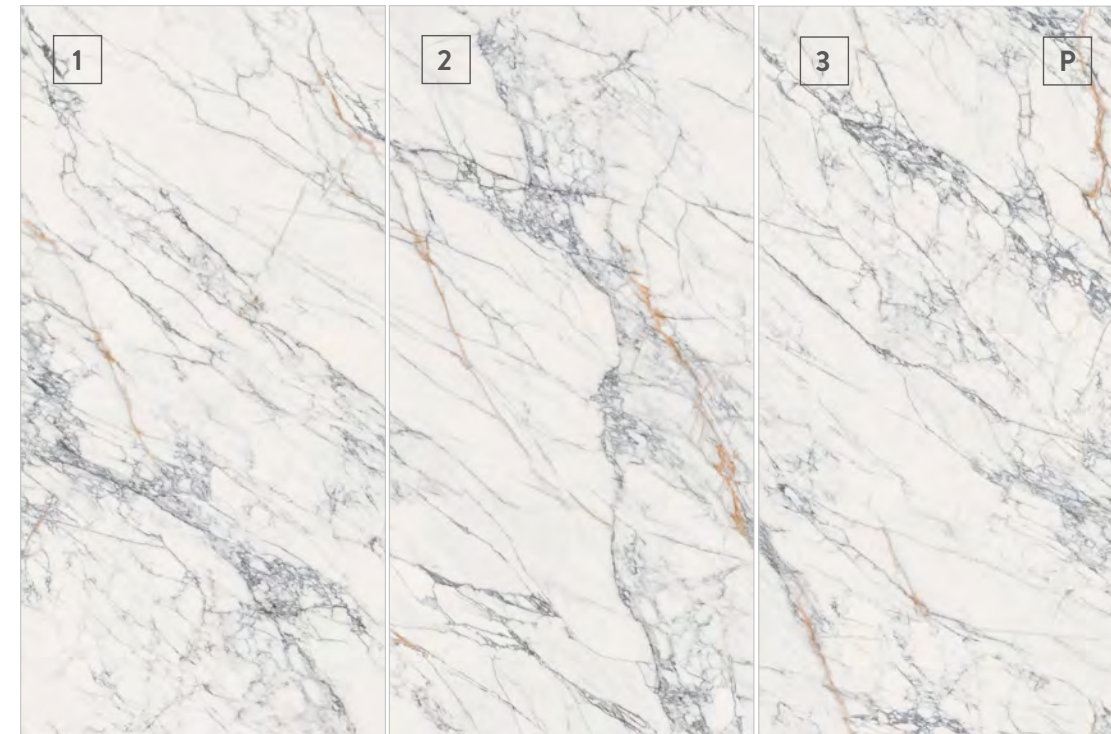

Calabria Bianco

HA2412326 1200x2400x9