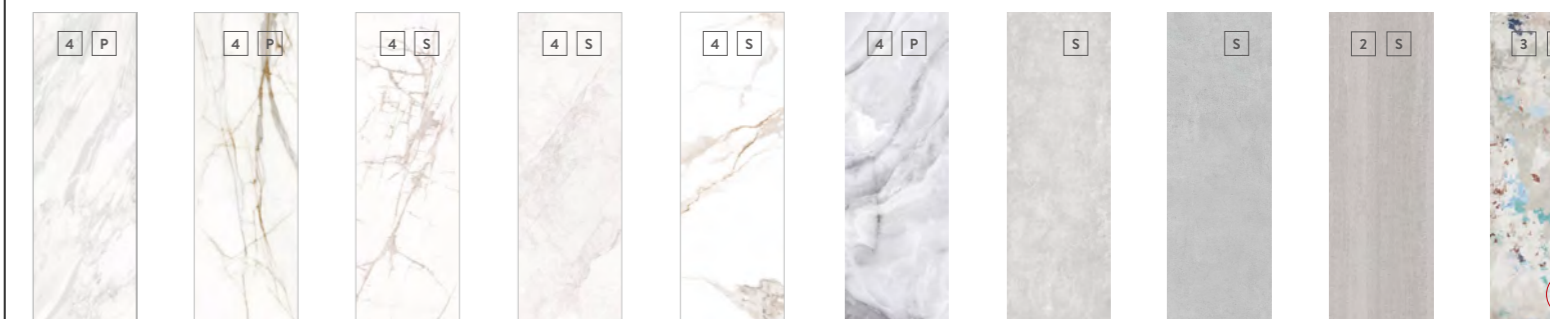

HA24088750L Ferrara   HA24088650L Lahne Golden   V2408010N Snow River   V2408010N Snow River Classical   V2408028N Calacatta Golden   HA2408314 Jade White   Y240820N Mogao White   Y240802N Mogao Grey   HA24081656Y Lahne Grey   Y2408016N Mogao Impression