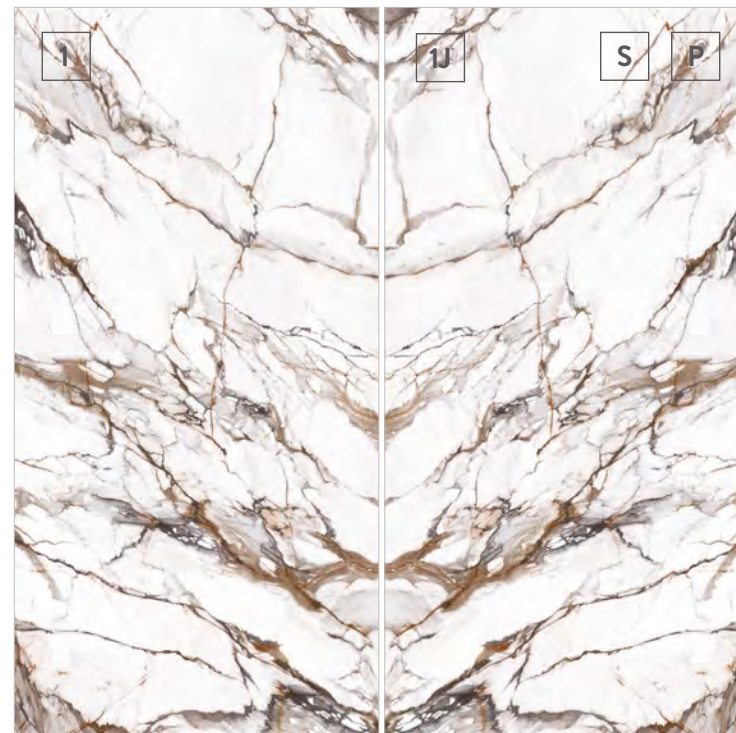

Calacatta Luxury

HR3216016FL 1600x3200x12/5.8

Patagon Grey

HR3216027QL 1600x3200x5.8

MARBLE

064

SS P S N 12mm 6mm 5.8mm 4

PORCELAIN SLAB