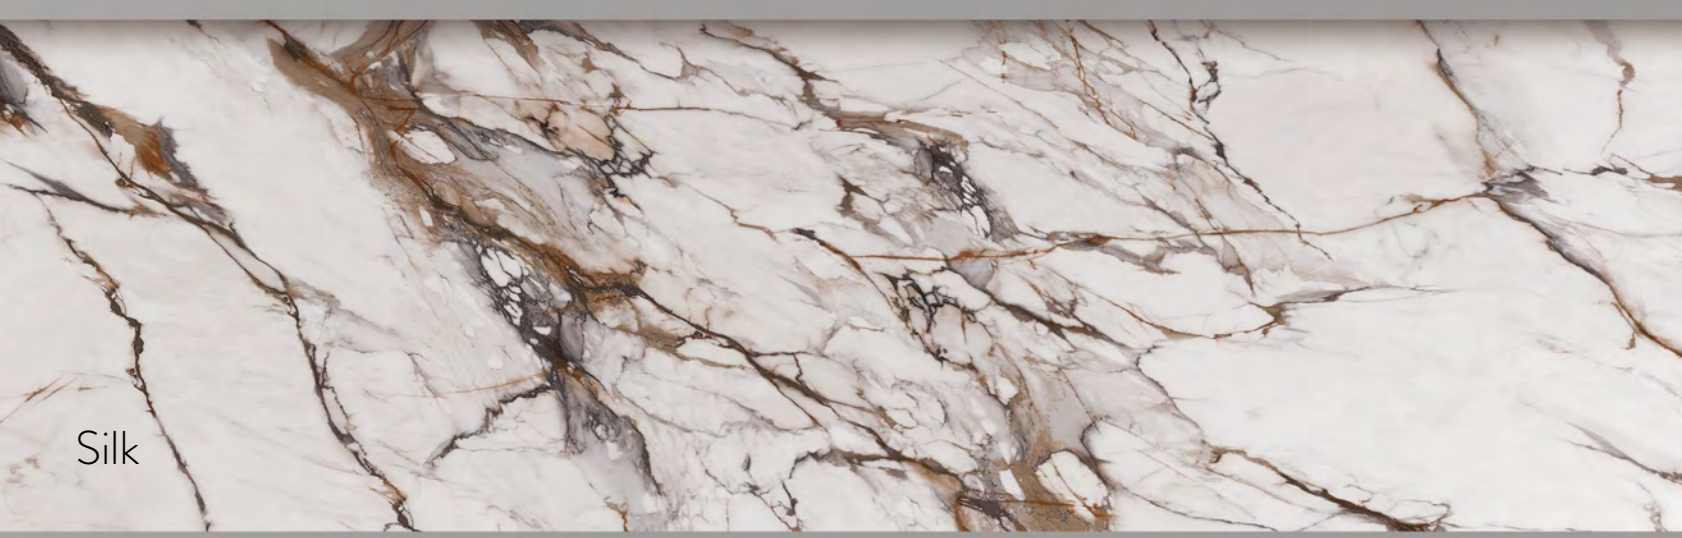

Polished

MARBLE

Select global rare marble textures, break through size limitations, present more complete, richer, and more diverse stone textures, bring the flowing vitality and artistic beauty of nature into the home space, and create a higher-end and more atmospheric space atmosphere.

1600x3200x5.8/12
64"x128"

1200x2700x6
48"x108"

PORCELAIN **SLAB**

|||||
MARBLE
|||||