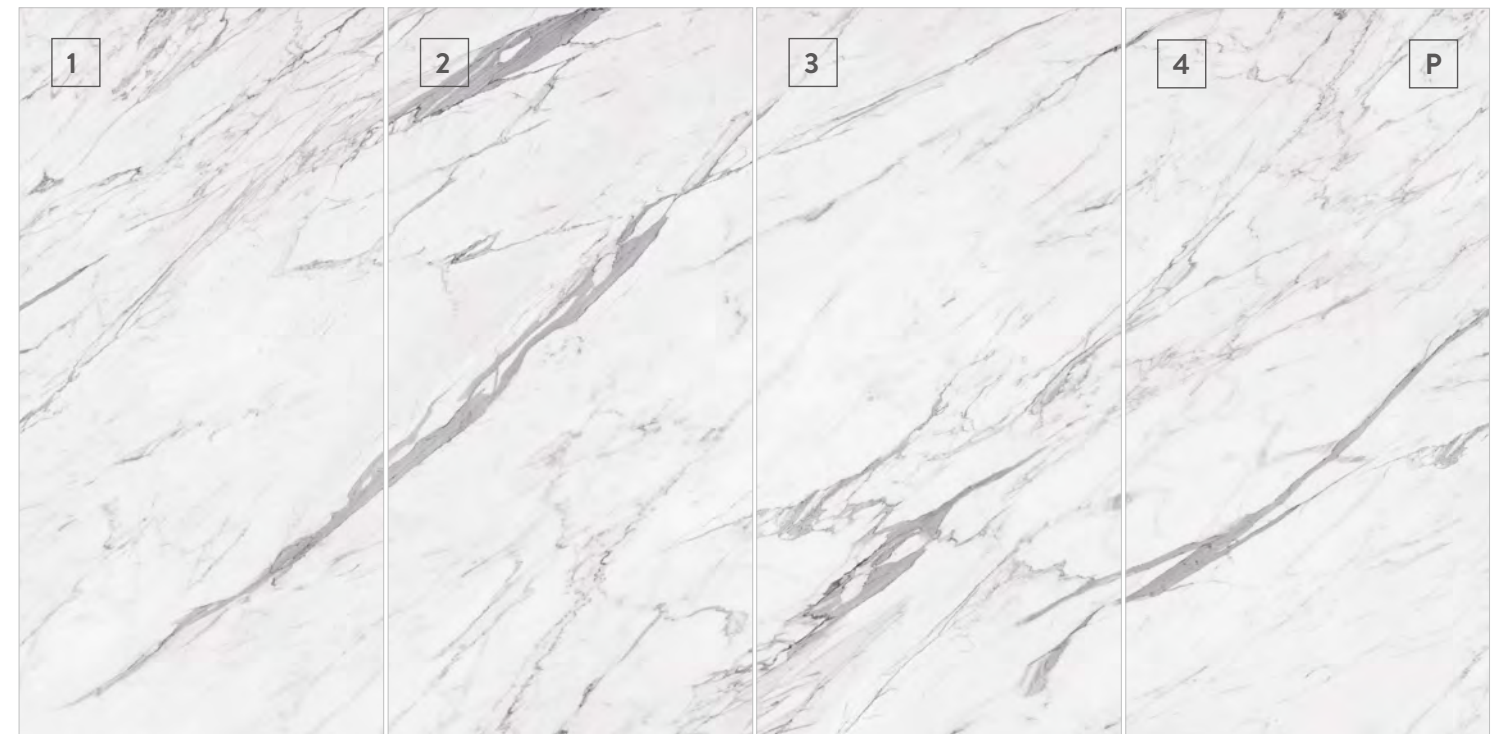

HA2412666Q 1200x2400x6

LANDFORM

RANGE

072

SS P S N 12mm 9mm 6mm 4

PORCELAIN SLAB

1200x
2400
48"x96"

Apline Bianco