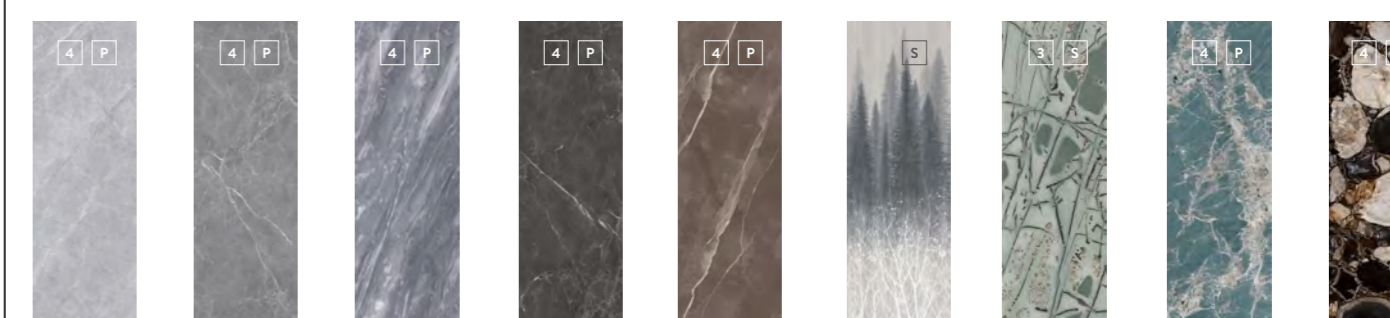

V2408067 Calacatta Grey   HA24085056L Light Arami   V2408076 Maybach   HA24085076L Dark Armani   V2408082 Pulpis Brown   HA24081856Y Natural Gallery   V2408036N Lotus Green   HA24088858L Amazon Blue   KA2408997L Opal